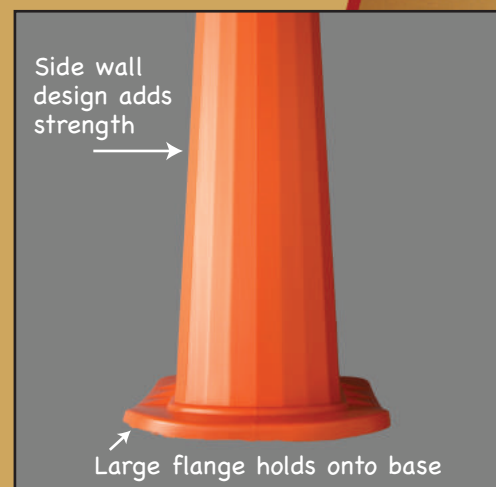

Gemstone™

PLASTICADE®

Gemstone Vertical panels are perfect for narrow spaces

- Holds two 8"W x 36"H Signs
- All plastic sign panel, no maintenance
- Recycled rubber base slides over top
 - two sizes, 9 lbs. or 20 lbs.
- Available with or without professionally applied Valet & Parking Lot Signs (see back for sign options)
- Apply vinyl sheeting directly to the sign surface
 - flame treat to prepare surface
- Recessed panels protect sign surface
- Molded-in handle
- Units stack with or without base
- Available in white, black, and orange
- Made in the U.S.A.

9 lb. or 20 lb.
Recycled Rubber Base

9 lb. base
14.5" x 17.5"

20 lb. base
20" x 20"

Dimensions: 44.5"H x 14.75"W

Sheeting Area Dimensions: 8.1" x 36.1"

Weight: 4 lbs.

4100-BK-PARK4
Black Gemstone with
Park Right Arrow on one side
& Park Left Arrow on other side