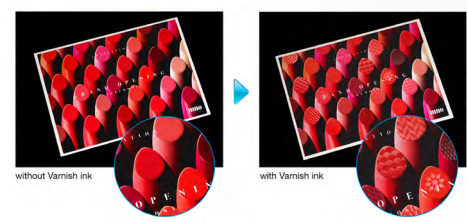

V7000 10-Color 4' x 8' UV Flatbed Printer

The all-new V7000 10-Color 4' x 8' UV Flatbed Printer

ULTRACHROME
UV INK

10-Color Ink Set

Including Gray and Red Ink to expand your possibilities

High Productivity

Multi-layer printing with White Ink and/or varnish at high production speeds

Usability

Print on substrates up to 3" thick, multi-zone vacuum system, and Epson Edge® Print RIP

Epson® SureColor V7000 Printer

This remarkable UV flatbed printer offers endless printing possibilities.

Experience a new level of image quality, productivity and convenience with the ultra productive SureColor V7000 4' x 8' UV flatbed printer. Featuring 10-color UltraChrome® UV Ink, including vivid Red Ink, opaque White Ink and eye-catching varnish, the SureColor V7000 delivers bright, colorful, tactile prints with low graininess and smooth gradation. Capable of printing on a variety of media, including rigid substrates, this UV flatbed printer is a flexible, reliable solution perfect for printing outstanding-quality outdoor signage, promotional goods and more. Designed with ease-of-use in mind, the SureColor V7000 enhances efficiency and accuracy with a variety of unique features, including a multi-zone vacuum system that keeps materials securely in place and automatic thickness adjustment to instantly accommodate media up to 3" thick.