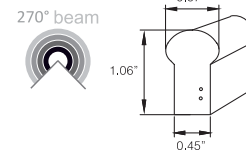

AURORA *Flex*

Aurora Flex LED Tubing - 20ft rolls

- Power: 12 VDC, IP65, 2.8 W/ft
- Max. 20ft per 60 W power supply
- Eco-friendly flexible LED PVC tube with UV stabilizers, milky white shell when unlit
- Profile similar to 15mm neon tubing
- High and low temperature resistance (-4° to 113°F)
- Vivid, uniform neon-like lighting without dark spots or gaps in the tube
- For use in place of exterior or interior neon tubing, and accent lighting
- 3 year warranty

G2GAFBL . . . Blue
G2GAFCW . . . Cool White
G2GAFRR . . . Red Red
G2GAFGR . . . Green

G2GAFIB . . . Ice Blue
G2GAFPL . . . Pink Purple
G2GAFO . . . Orange
G2GAFWW . . . Warm White

G2GAFY . . . Yellow
G2GAFRGB . RGB
(Red Green Blue)