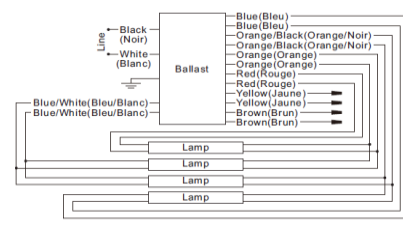

*60 Hz data

Lamp		Lamp Footage		Volts	Max Input Power (Watts)	Nominal Line Current (Amps)	Power Factor	THD	Crest Factor
Type	#	Min	Max						
T12HO	6,5,4	20	48	120	425	3.50	>.90	<10%	<1.7
T12HO	6,5,4	20	48	277	415	1.50	>.90	<10%	<1.7
T8HO	6,5,4	24	36	120	380	3.16	>.90	<10%	<1.7
T8HO	6,5,4	24	36	277	372	1.34	>.90	<10%	<1.7

Application and Performance Specification Information Subject to Change without Notification.

THD < 15% @ 277volts 42ft and under.

Performance:

- Meets ANSI Standard C82.11-2011
- Meets ANSI Standard C62.41-2002
- Meets FCC Part 18 (Class A) for EMI and RFI non-consumer limits

Safety:

- No PCB's
- cUL_{US} Listed (Class P, Type HL, Type 2 Outdoor)
- cCSAus Listed

Application:

- Minimum Starting Temperature: -20° F, -29° C
- Energy Saving Lamps: 60° F, 16° C
- Maximum Case Temperature: 176° F, 80° C
- Sound Rated: A

Physical Parameters:

- Length: 16.7"
- Width: 3.15"
- Height: 1.2"
- Weight: 4.85 lbs
- Carton Quantity: 1 piece
- Lead length: Black, White 25" (± 1 ")
  Red, Blue, Yellow, Orange 72" (± 1 ")
  Blue/ White, Brown, Orange/ Black 72" (± 1 ")

Warranty:

Universal Lighting Technologies warrants to the purchaser that each electronic ballast will be free from defects in material or workmanship for a period of 4 years from date of manufacture when properly installed and under normal conditions of use. Call **1-800-BALLASTx800** for technical assistance.

For five lamp operation, individually cap yellow leads. Insulate to 600Volts

For two lamp operation, individually cap brown and yellow leads. Insulate to 600Volts

**Ballast case must be grounded.
Manufactured in China.**