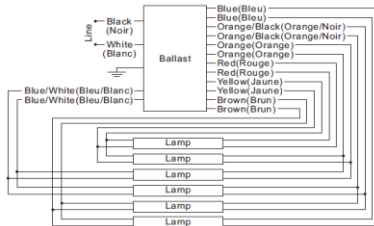

*60 Hz data

Lamp		Lamp Footage		Volts	Max Input Power (Watts)	Nominal Line Current (Amps)	Power Factor	THD	Crest Factor
Type	#	Min	Max						
T12HO	6,5,4	20	48	120	425	3.50	>.90	<10%	<1.7
T12HO	6,5,4	20	48	277	415	1.50	>.90	<10%	<1.7
T8HO	6,5,4	24	36	120	380	3.16	>.90	<10%	<1.7
T8HO	6,5,4	24	36	277	372	1.34	>.90	<10%	<1.7

Application and Performance Specification Information Subject to Change without Notification.

THD < 15% @ 277volts 42ft and under.

Performance:

- Meets ANSI Standard C82.11-2011
- Meets ANSI Standard C62.41-2002
- Meets FCC Part 18 (Class A) for EMI and RFI non-consumer limits

Safety:

- No PCB's
- cUL_{US} Listed (Class P, Type HL, Type 2 Outdoor)
- cCSAus Listed

Application:

- Minimum Starting Temperature: -20° F, -29° C
- Energy Saving Lamps: 60° F, 16° C
- Maximum Case Temperature: 176° F, 80° C
- Sound Rated: A

Physical Parameters:

- Length: 16.7"
- Width: 3.15"
- Height: 1.2"
- Weight: 4.85 lbs
- Carton Quantity: 1 piece
- Lead length: Black, White 25" (± 1 ")
  Red, Blue, Yellow, Orange 72" (± 1 ")
  Blue/ White, Brown, Orange/ Black 72" (± 1 ")

Warranty:

Universal Lighting Technologies warrants to the purchaser that each electronic ballast will be free from defects in material or workmanship for a period of 4 years from date of manufacture when properly installed and under normal conditions of use. Call **1-800-BALLASTx800** for technical assistance.

For five lamp operation, individually cap yellow leads. Insulate to 600Volts

For two lamp operation, individually cap brown and yellow leads. Insulate to 600Volts

**Ballast case must be grounded.
Manufactured in China.**