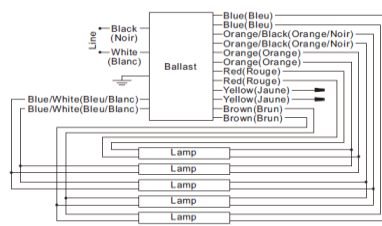

*60 Hz data

Lamp		Lamp Footage		Volts	Max Input Power (Watts)	Nominal Line Current (Amps)	Power Factor	THD	Crest Factor
Type	#	Min	Max						
T12HO	6,5,4	20	48	120	425	3.50	>.90	<10%	<1.7
T12HO	6,5,4	20	48	277	415	1.50	>.90	<10%	<1.7
T8HO	6,5,4	24	36	120	380	3.16	>.90	<10%	<1.7
T8HO	6,5,4	24	36	277	372	1.34	>.90	<10%	<1.7

Application and Performance Specification Information Subject to Change without Notification.

THD < 15% @ 277volts 42ft and under.

Performance:

- Meets ANSI Standard C82.11-2011
- Meets ANSI Standard C62.41-2002
- Meets FCC Part 18 (Class A) for EMI and RFI non-consumer limits

Safety:

- No PCB's
- cUL_{US} Listed (Class P, Type HL, Type 2 Outdoor)
- cCSAus Listed

Application:

- Minimum Starting Temperature: -20° F, -29° C
- Energy Saving Lamps: 60° F, 16° C
- Maximum Case Temperature: 176° F, 80° C
- Sound Rated: A

Physical Parameters:

- Length: 16.7"
- Width: 3.15"
- Height: 1.2"
- Weight: 4.85 lbs
- Carton Quantity: 1 piece
- Lead length: Black, White 25" (± 1 ")
  Red, Blue, Yellow, Orange 72" (± 1 ")
  Blue/ White, Brown, Orange/ Black 72" (± 1 ")

Warranty:

Universal Lighting Technologies warrants to the purchaser that each electronic ballast will be free from defects in material or workmanship for a period of 4 years from date of manufacture when properly installed and under normal conditions of use. Call **1-800-BALLASTx800** for technical assistance.

For five lamp operation, individually cap yellow leads. Insulate to 600Volts

For two lamp operation, individually cap brown and yellow leads. Insulate to 600Volts

**Ballast case must be grounded.
Manufactured in China.**