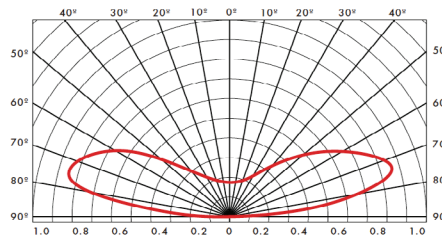

Light Beam Pattern

170° Lens