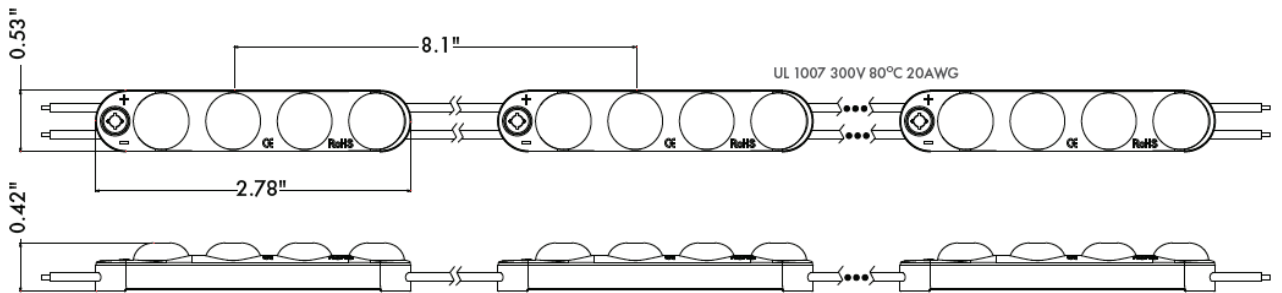

800.253.1569 | wensco.com