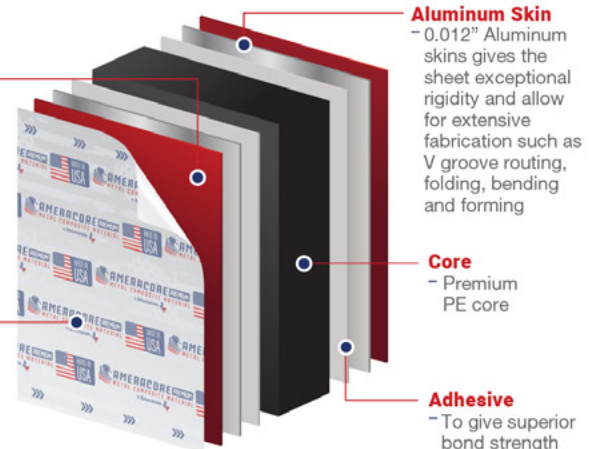

Protective Film

- Easy release film to protect the painted surface of the material

Aluminum Skin

- 0.012" Aluminum skins gives the sheet exceptional rigidity and allow for extensive fabrication such as V groove routing, folding, bending and forming

Core

- Premium PE core

Adhesive

- To give superior bond strength

SHEET SIZES

Custom sizing available upon request. Minimum order will be required.

- 48" x 96"
- 48" x 120"
- 60" x 120"

COLORS

Color matching available upon request. Minimum order will be required.

- Signal white
- Ivory
- Jet black
- Moss green
- Traffic yellow
- Traffic red
- Burgundy
- Ultramarine blue
- Night blue
- Metallic silver
- Anthracite grey
- Bronze
- Brushed silver
- Brushed gold
- Brushed copper
- Brushed black
- Silver mirror
- Gold mirror