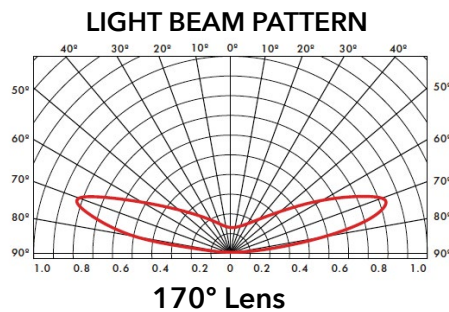

PDF Quick Links

Clickable On PDF ONLY

[MODULE SELECTION GUIDE](#)

Product Video - Coming Soon

RACEWAY FASTENING

Included with Raceway	Suggested	
High Bond VHB Tape	Pre-Drilled Holes for Mechanical	Lords 406 Adhesives

POWER CONNECTORS MATERIALS

Connectors	WIRING	
	Single C.	Double C.
Extruded ET3117 Polycarbonate	36" - 18 gauge	18" - 18 Gauge