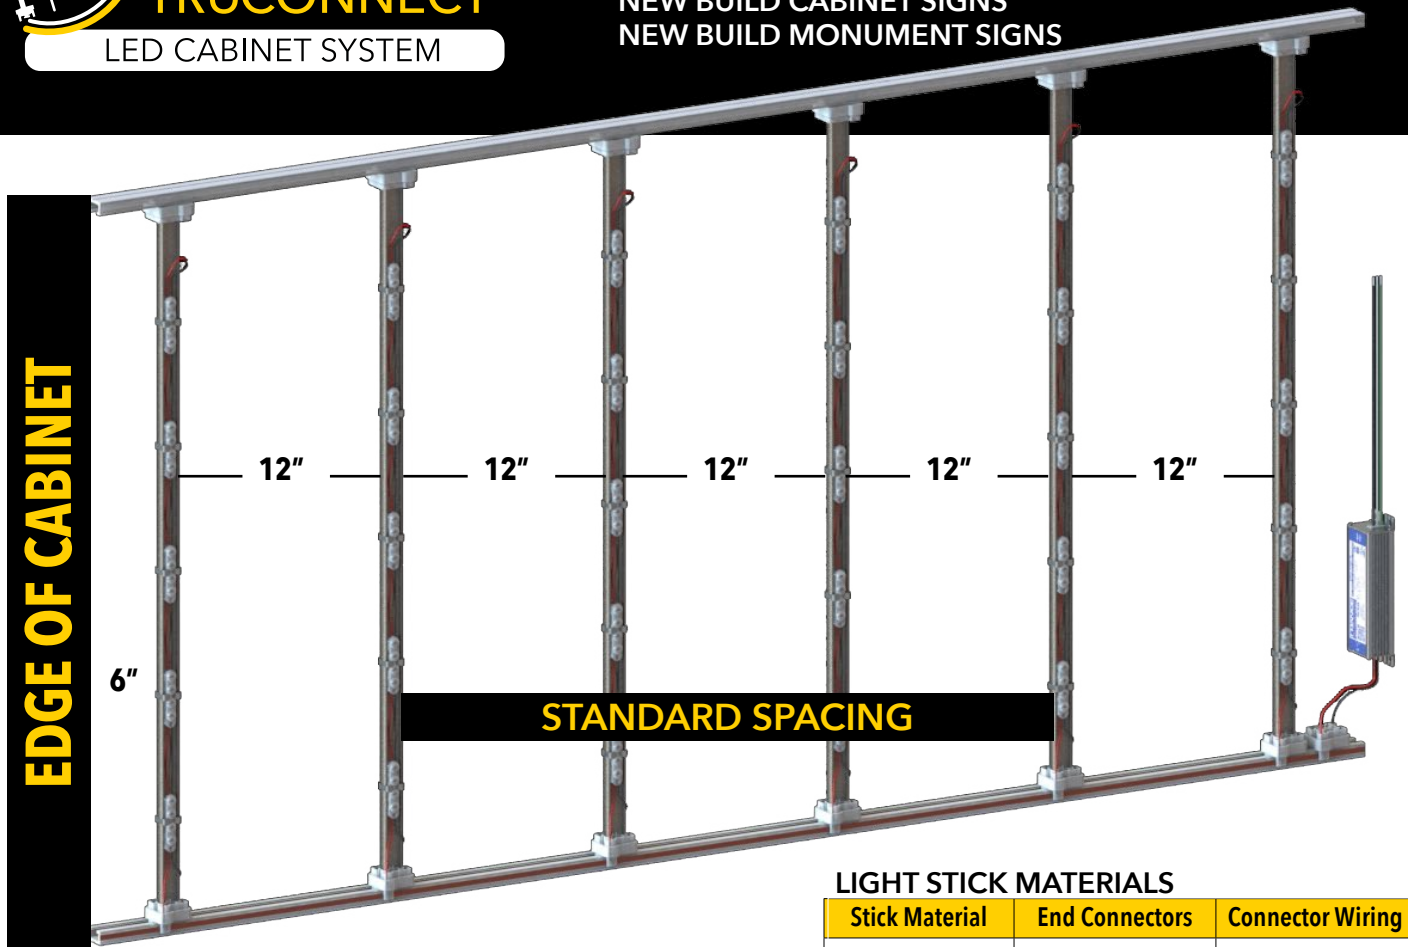

TECHNICAL

CORE APPLICATIONS:

NEW BUILD CABINET SIGNS
NEW BUILD MONUMENT SIGNS

TRULUME QUATTRO MODULE SPECS

Product Code	Temps / Colors	Lumen per Mod	Efficiency	Lumens Per Foot	Modules Per Foot
U4.24V1.2W7.1K	7100K	184	153 Lm/W	276	1.5

LIGHT STICK MATERIALS

Stick Material	End Connectors	Connector Wiring
Extruded T5 Aluminum	Extruded ET3117 Polycarbonate	Module Wiring 18 gauge

RACEWAY SET MATERIALS

No-Powered Raceway	Powered Raceway	
Base	Base	Conductor
Extruded M2407 Polycarbonate	Extruded M2407 Polycarbonate	Embedded Alloy C19400