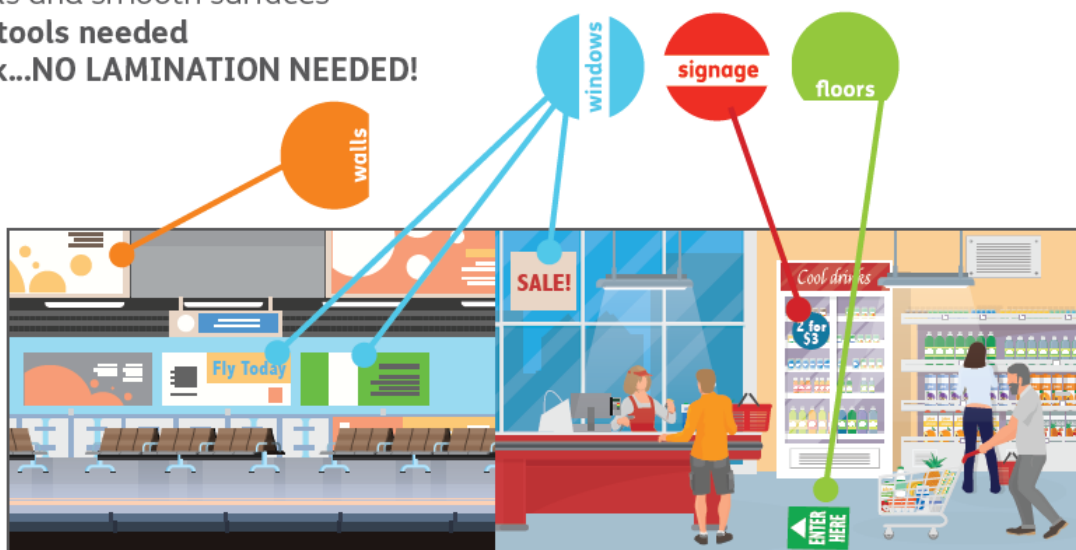

2021

February

Product

Windows, Walls & NOW Floor Media with Dot Patterned Adhesive

Designed for interior, short-term on walls, windows & floors - NO application tools needed!

Short-term dot patterned removable adhesive. Perfect for communication or advertising campaigns. It can be easily applied on glass and smooth surfaces without the use of additional tools.

Why M•Dot®?

- Easy and fast application and removability thanks to the dotted adhesive
- Able to be removed and reapplied
- Good printability on UV, Latex, Solvent and Eco-Solvent Ink jet printers
- Excellent transparency on MD199, with minimum dot interference
- Good adhesion glass, walls and smooth surfaces
- **No water or application tools needed**
- **M•Dot Floor, Print & Stick...NO LAMINATION NEEDED!**

Where M•Dot Performs

- Walls
- Windows
- Tradeshows
- Convention Centers
- Sports Arenas
- Entertainment venues
- Private Businesses
- Public buildings
- Retail
- **FLOORS! NEW**

What is M•Dot?

Product	Roll Size	Gauge	Face	Adhesive	Liner	Indoor Only Durability
MD199W54L164	54" x 164'	4.7 mil	Gloss Clear PVC	Dot Patterned Removable Adhesive	5.0 mil coated paper	Up to 1 year
MD228W54L164	54" x 164'	4.7 mil	White Matte PVC		2.0 mil PET	
MD128FW54L82	54" x 82'	7.9 mil	White Matte PVC	Dot Patterned Removable Adhesive	74# white Kraft liner	Up to 6 months or more depending on foot traffic