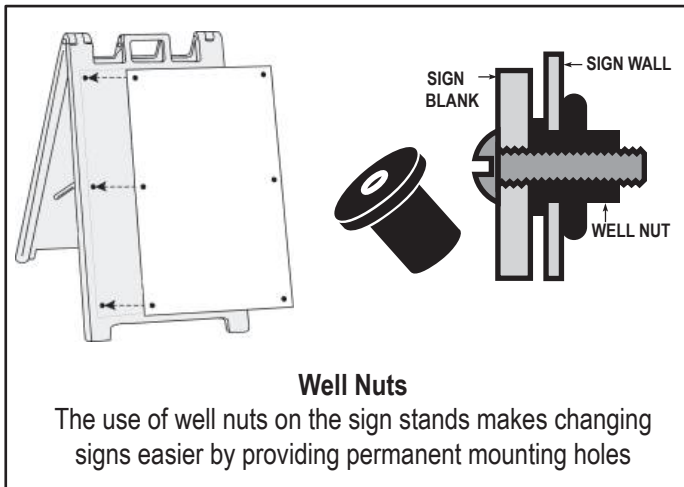

Narrowcade® Minicade®

Scan For Video Instructions

Narrowcade

Outside Dimensions: 13"W x 45"H x 3"D (33 cm x 114.3 cm x 7.62 cm)
Dimensions of Recessed area: 12"W x 24"H (30.48 cm x 60.96 cm)
Weight: 11 lbs. (5 kg)
Colors: White, Yellow, Orange, Custom Colors Available

Minicade

Outside Dimensions: 13"W x 36"H x 3"D (33 cm x 16.33 cm x 7.62 cm)
Dimensions of Recessed area: 12"W x 24"H (30.48 cm x 60.96 cm)
Weight: 10 lbs. (4.53 kg)
Colors: White, Yellow, Orange, Custom Colors Available

Sand Ballasting Instructions

Each sign frame has two fill holes, one on each sign panel.

Remove plug from fill hole and fill each hole with sand. 5 lbs. of sand per hole for a total of 10 lbs. (4.54 kg) per sign frame is recommended.

Play sand is suggested for ease of filling.

PLASTICADE®

HDPE

100 Howard Avenue
Des Plaines, IL 60018
phone (800) 772-0355
info@plasticade.com
Plasticade.com

800.253.1569 | wensco.com