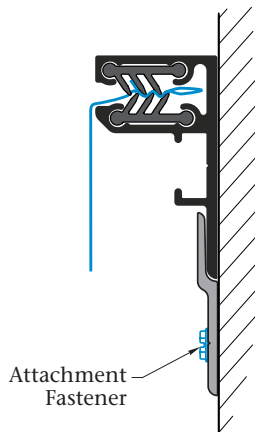

Soft Signage

Front Load Soft Signage Frames
Part #3092 & 3095

Soft Signage Frames
Part #3090 & 3090N

Soft Signage Snap Frames
Part #3091 & 3091N