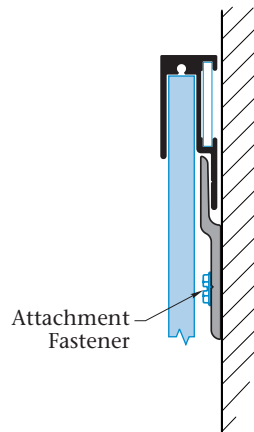

## Features & Benefits

- Ideal for interior applications
- Great mounting option for Soft Signage, Wall Frames, and Snap Frames
- Reduces the number of fasteners needed to secure directly to the wall surface

### Soft Signage

Front Load Soft Signage Frames  
Part #3092 & 3095

Soft Signage Frames  
Part #3090 & 3090N

Soft Signage Snap Frames  
Part #3091 & 3091N

### Wall Frames

1-3/8" Wall Frame  
Part #1949

3/4" Wall Frame  
Part #1948