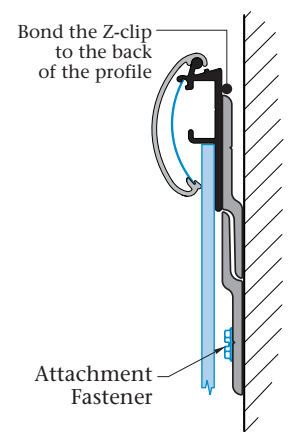

Snap Frames

Large Snap Frame
Part #1898

Snap Frame
Part #1899